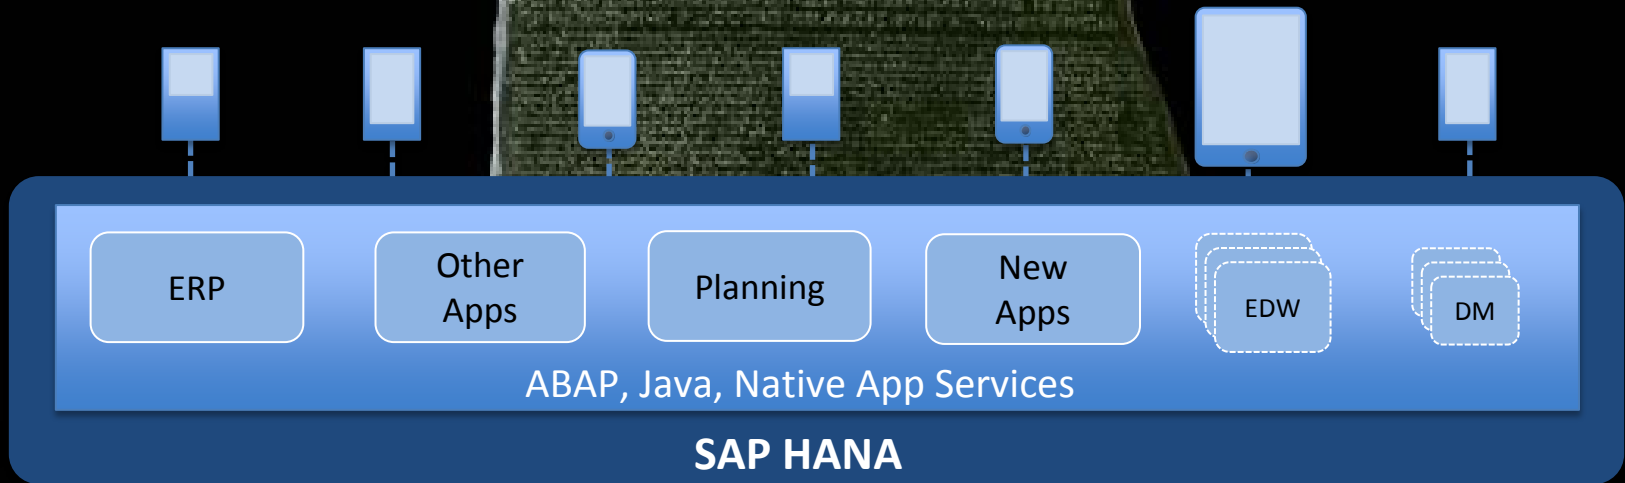

Without Disruption

Mobility

SUP & Afaria | 365 | Gateway

Mobile Apps and Mobility@Suite

SAP HANA

100M | 100K | 1

Analytics and Planning | Renewed Products | New Products
Open | Core of our Platform

A scenic landscape featuring a sunset over a mountain range. The sky is a gradient of orange and yellow, with the sun low on the horizon. The mountains are silhouetted against the bright sky. In the foreground, there are dark, rocky formations. A black banner is overlaid across the middle of the image, containing white text.

Cloud

Open Virtualization & LVM | RAM Optimized Cloud

SME Suite | LE Edge

Freedom to Innovate. New Apps. New Experiences.

Ram-Optimized x86 Infrastructure
Appliance. Enterprise Cloud. Cloud.
Easy, Self Serve, Integration and Operation Services